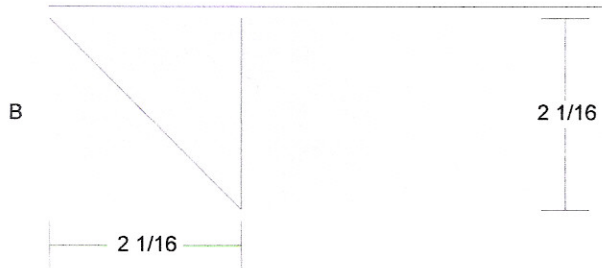

Wild Rose & Square

Key Block (41/100 actual size)

Cutting Diagrams

Patch Count