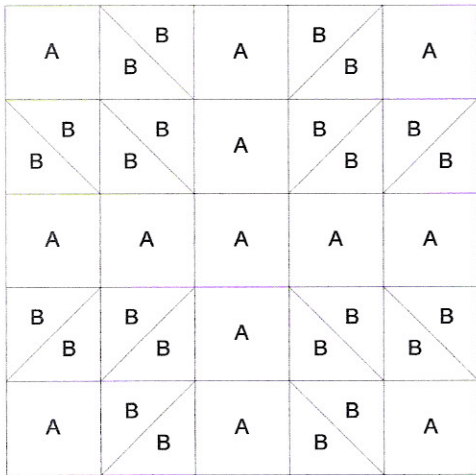

Wild Rose & Square

Key Block (41/100 actual size)

Cutting Diagrams

Patch Count