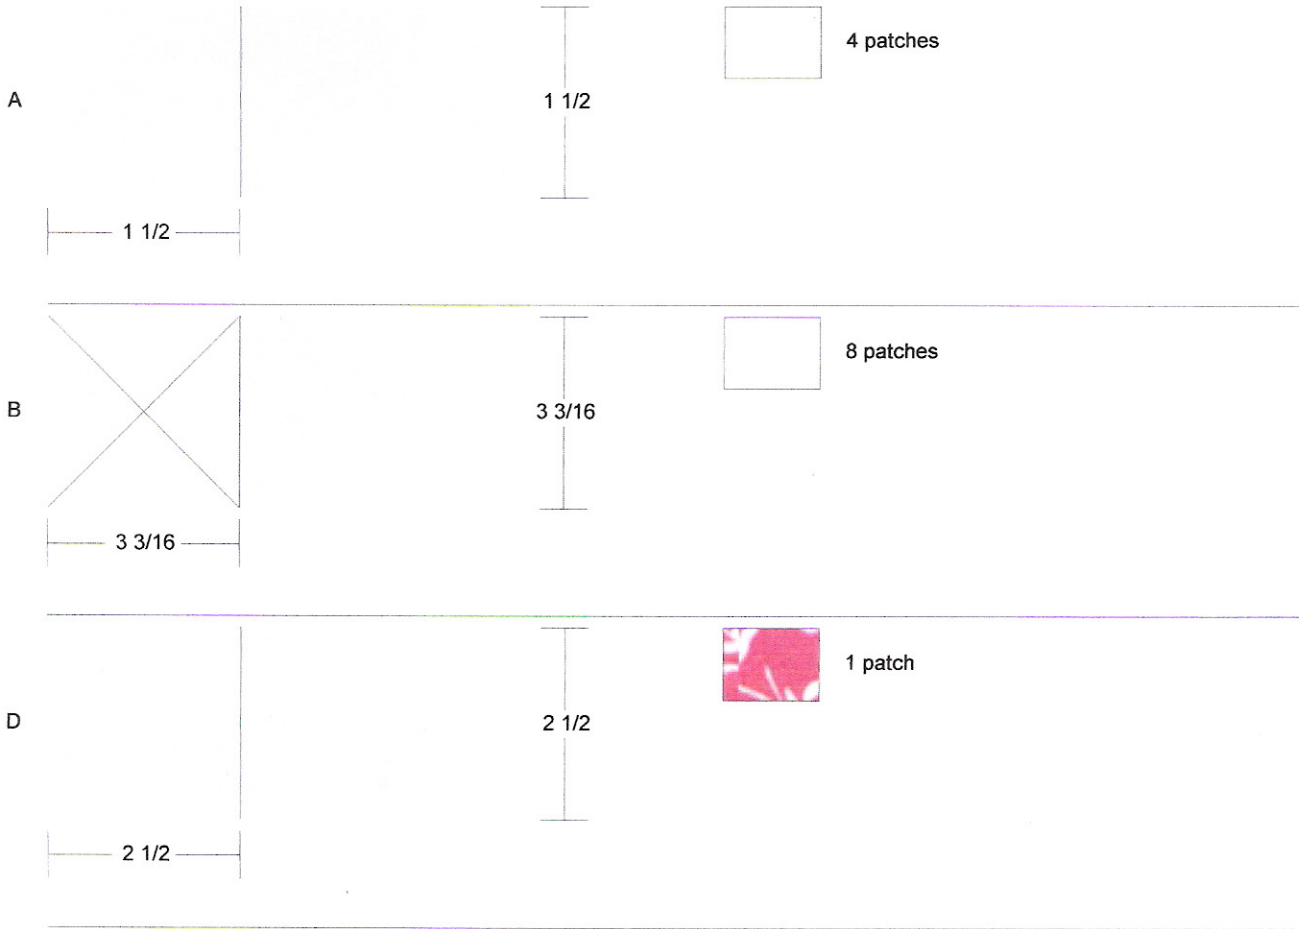

Cutting Diagrams

Patch Count