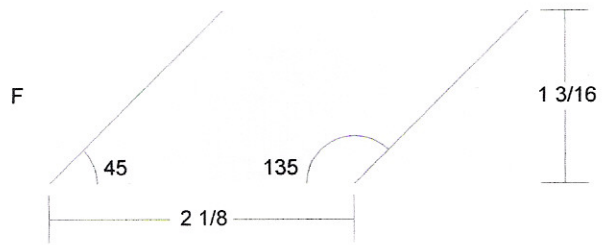

# Weathervane

Key Block (41/100 actual size)

## Cutting Diagrams

## Patch Count

3 patches

1 patch

1 patch

3 patches

# Weathervane

Key Block (29/50 actual size)

TEMPLATES