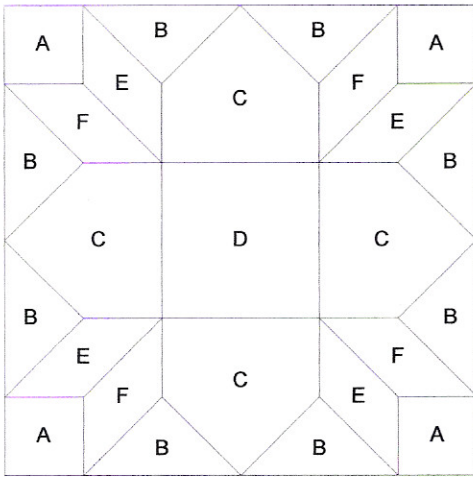

# Weathervane

Key Block (41/100 actual size)

## Cutting Diagrams

## Patch Count

3 patches

1 patch

1 patch

3 patches

# Weathervane

Key Block (29/50 actual size)

TEMPLATES