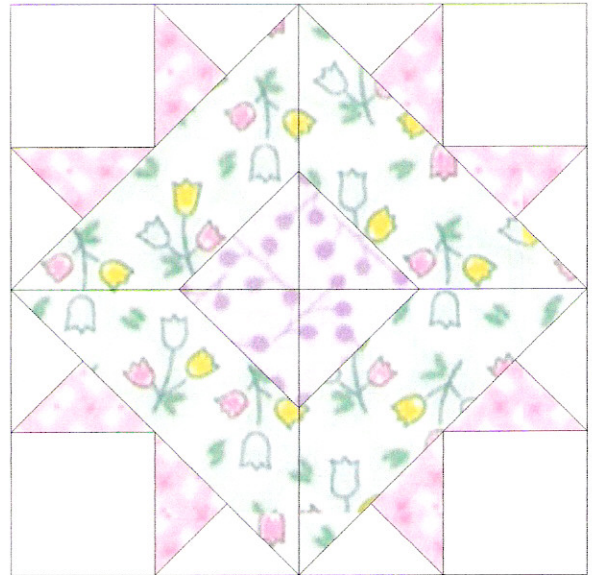

Noon & Light

Key Block (41/100 actual size)

Cutting Diagrams

Patch Count

D

2 1/8

4 patches

Noon: LIGHT 2