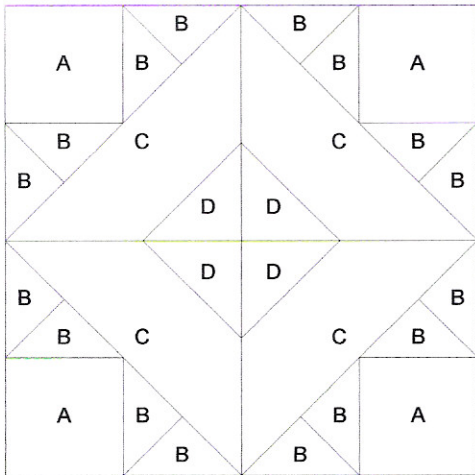

Noon & Light

Key Block (41/100 actual size)

Cutting Diagrams

Patch Count

D

2 1/8

4 patches

Noon: LIGHT 2