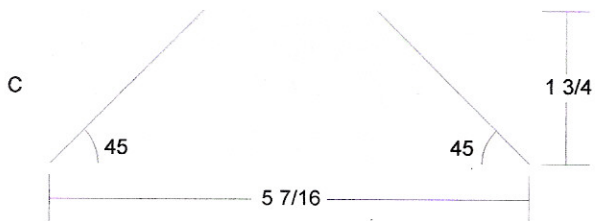

Noon & Light

Key Block (41/100 actual size)

Cutting Diagrams

Patch Count

D

2 1/8

4 patches

Noon: LIGHT 2