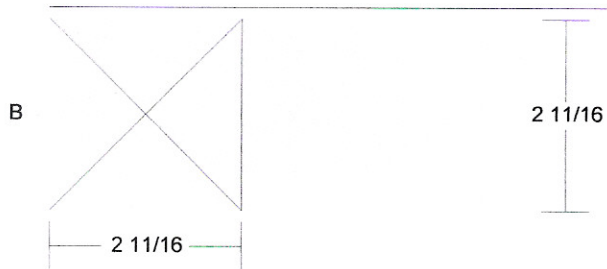

Noon & Light

Key Block (41/100 actual size)

Cutting Diagrams

Patch Count

D

2 1/8

4 patches

Noon: LIGHT 2