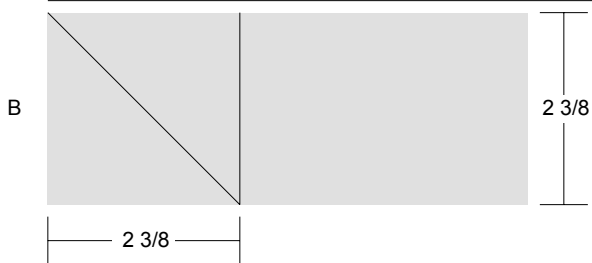

# 9 patch geese

Key Block (41/100 actual size)

## Cutting Diagrams