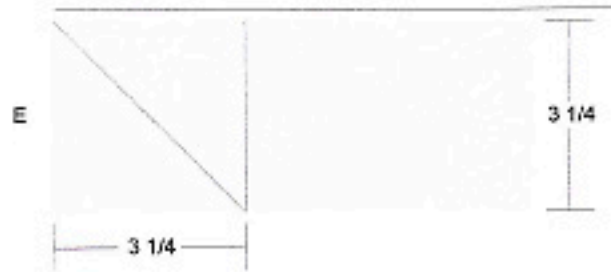

Grape Basket

Key Block (41/100 actual size)

Cutting Diagrams

Patch Count

1 patch

1 patch

1 patch

1 patch

Grape Basket

Key Block (29/50 actual size)