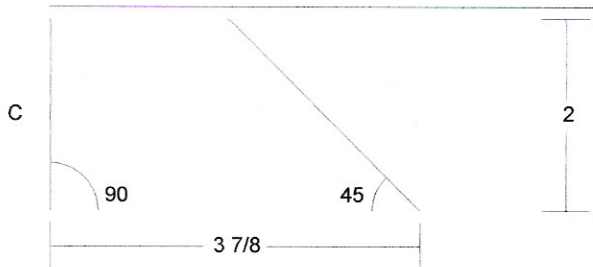

# End of Day

Key Block (41/100 actual size)

## Cutting Diagrams