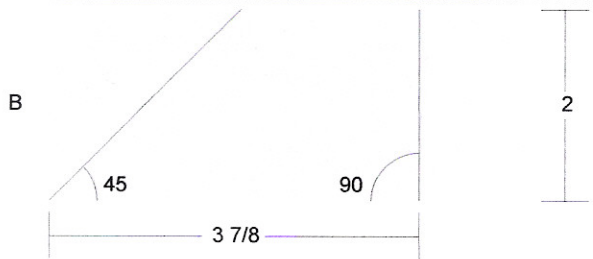

# End of Day

Key Block (41/100 actual size)

## Cutting Diagrams