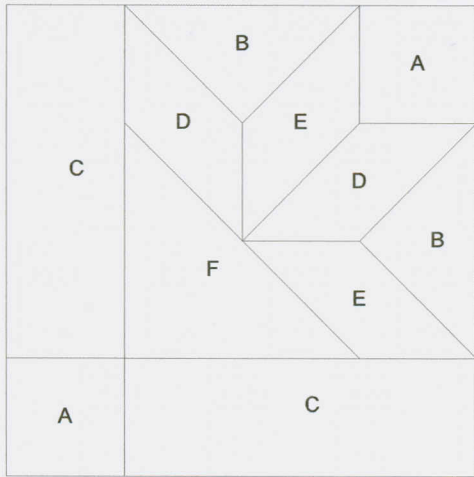

Flower Pot

Key Block (41/100 actual size)

Cutting Diagrams

Patch Count